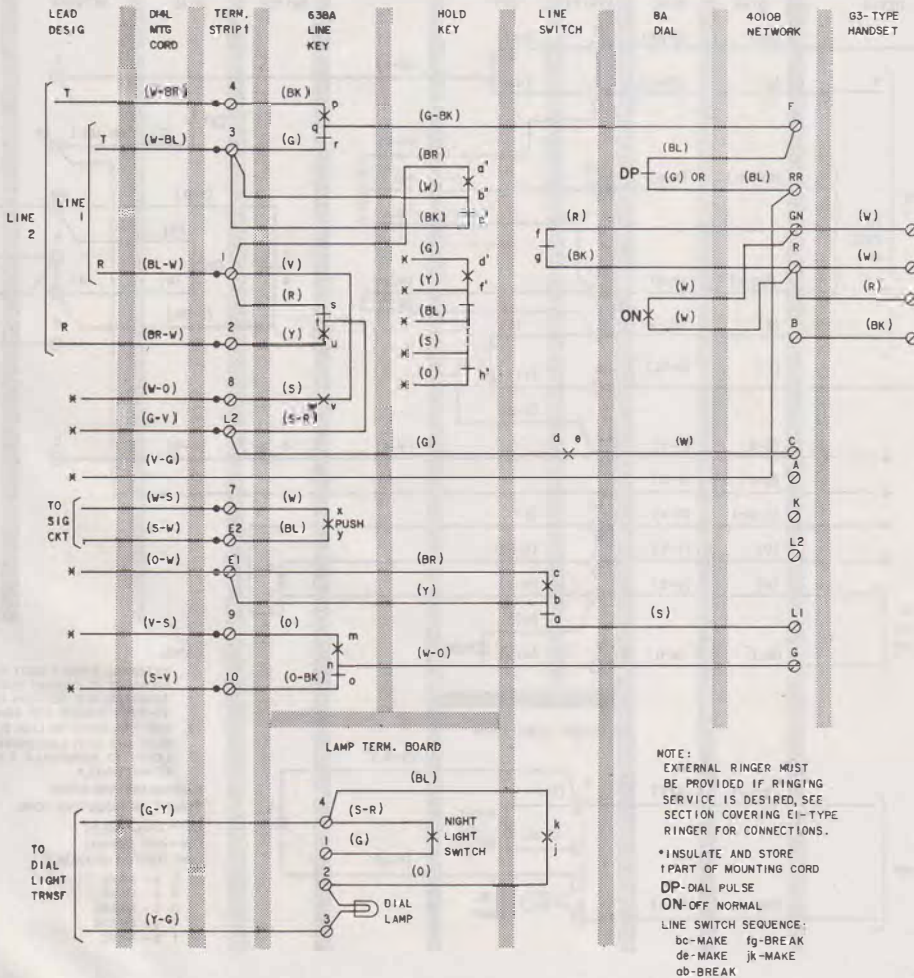

SERVICE

712B TELEPHONE SETS

1. GENERAL

1.01 Reissued to add nontechnical changes to Fig. 1.

Fig. 1—712B Telephone Set Connections Wired for 2-Line Pickup, Hold on Line 1, and Signaling

1 DEE RING

**LOOK FOR
THE METAL
INSTRUCTION
PLATE**

9

2 DEE RINGS

**IF NO
METAL PLATE
IS SHOWN
ON BELT**