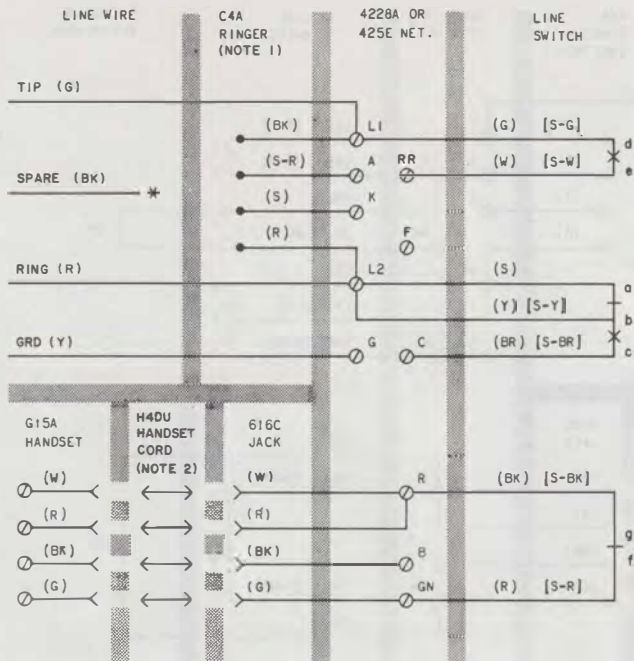

Fig. 1—554A/B and F Telephone Sets, Connections

NOTES:

1. WIRED FOR BRIDGED RINGING. REFER TO TABLE A FOR ALL OTHER CLASSES OF SERVICE.
  2. H4DU HANDSET CORD MUST BE ORDERED SEPARATELY.
2. INSULATED AND STORED

( ) CURRENT COLOR CODE
[ ] MD COLOR CODE
DP - DIAL PULSE
DN - DIAL OFF-NORMAL
LINE SWITCH OFF-HOOK
SEQUENCE:
bc - MAKE
de - MAKE
ab - BREAK
fg - BREAK