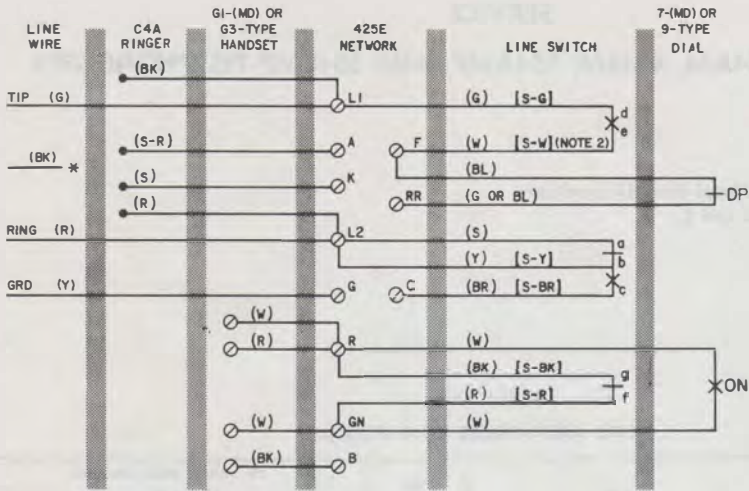

SERVICE

554A/B, 554F, 554AM, 554BM, 554AMP, AND 554BMP TELEPHONE SETS

1. GENERAL

- 1.01 Reissued to add 554AM and 554AMP (modular) telephone sets, Fig. 2 and 4.

◆ TABLE A ◆
LINE AND RINGER CONNECTIONS

WIRE OR LEAD		COLOR	INDIVIDUAL OR BRIDGED	RING PARTY	TIP PARTY NO IDENT GROUND	TIP PARTY IDENT GROUND			
						NORMAL CONNECTIONS		TO SILENCE RINGER PERMANENTLY	
						1000Ω	2650Ω	1000Ω	2650Ω
Ringer Leads		R	L2	L2	L2	K	B	K	B
		BK	L1	G	G	G	B	G	K
		S	K	K	K	B	K	B	K
		S-R	A	A	A	B	G	K	G
Line Switch		S	L2	L2	L2	A	A	L2	L2
Line Wire or 523A3 Plug in Set	Ring	R	L2	L2	L1	L1	L1	L1	L1
	Tip	G	L1	L1	L2	L2	L2	L2	L2
	Grd	Y	G	G	G	G	G	G	G
	-	BK	*	*	*	*	*	*	*

To silence ringer for all classes of service except tip party ground identification, connect R and BK ringer leads on K terminal of 425E network.

* Insulate and store (line wire only).

NOTICE

Not for use or disclosure outside the Bell System except under written agreement

NOTES:
 1. WIRED FOR BRIDGED RINGING. REFER TO TABLE A FOR ALL OTHER CLASSES OF SERVICE.
 2. MOVE (W) [S-W] LEAD FROM F TO RR FOR MANUAL SERVICE.
 () CURRENT COLOR CODE
 [] MD COLOR CODE
 DP DIAL PULSE
 ON OFF NORMAL
 LINE SWITCH SEQUENCE:
 bc-MAKE, de-MAKE
 ab-BREAK, fg-BREAK
 * INSULATED AND STORED

() CURRENT COLOR CODE
 [] MD COLOR CODE
 DP - DIAL PULSE
 DN - DIAL OFF-NORMAL
 LINE SWITCH OFF-HOOK
 SEQUENCE:
 bc - MAKE
 de - MAKE
 ab - BREAK
 fg - BREAK

Fig. 2—554AM Telephone Set, Connections

Fig. 3—554BM Telephone Set, Connections