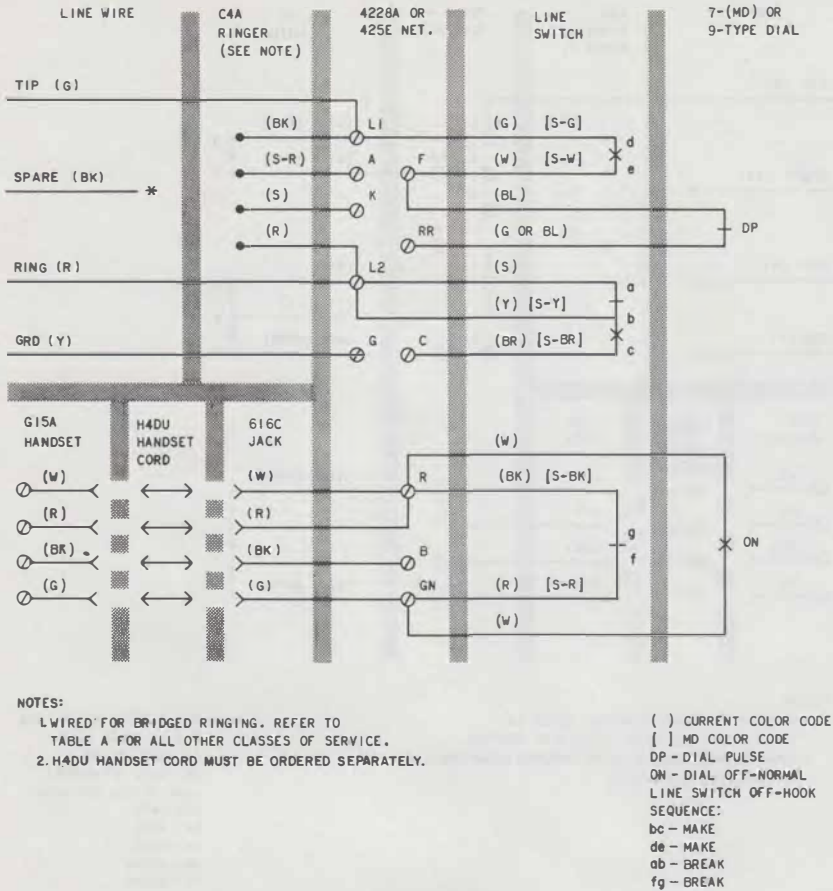

NOTES:
 1. WIRED FOR BRIDGED RINGING. REFER TO TABLE A FOR ALL OTHER CLASSES OF SERVICE.
 2. MOVE (W) [S-W] LEAD FROM F TO RR FOR MANUAL SERVICE.
 () CURRENT COLOR CODE
 [] MD COLOR CODE
 DP DIAL PULSE
 ON OFF NORMAL
 LINE SWITCH SEQUENCE:
 bc-MAKE, de-MAKE
 ab-BREAK, fg-BREAK
 * INSULATED AND STORED

() CURRENT COLOR CODE
 [] MD COLOR CODE
 DP - DIAL PULSE
 DN - DIAL OFF-NORMAL
 LINE SWITCH OFF-HOOK
 SEQUENCE:
 bc - MAKE
 de - MAKE
 ab - BREAK
 fg - BREAK

Fig. 2—554AM Telephone Set, Connections

Fig. 3—554BM Telephone Set, Connections

NOTES:

1. WIRED FOR BRIDGED RINGING. REFER TO TABLE A FOR ALL OTHER CLASSES OF SERVICE.
2. H4DU HANDSET CORD MUST BE ORDERED SEPARATELY.

- { } CURRENT COLOR CODE
- [] MD COLOR CODE
- DP - DIAL PULSE
- ON - DIAL OFF-NORMAL
- LINE SWITCH OFF-HOOK SEQUENCE:
- bc - MAKE
- de - MAKE
- ab - BREAK
- fg - BREAK