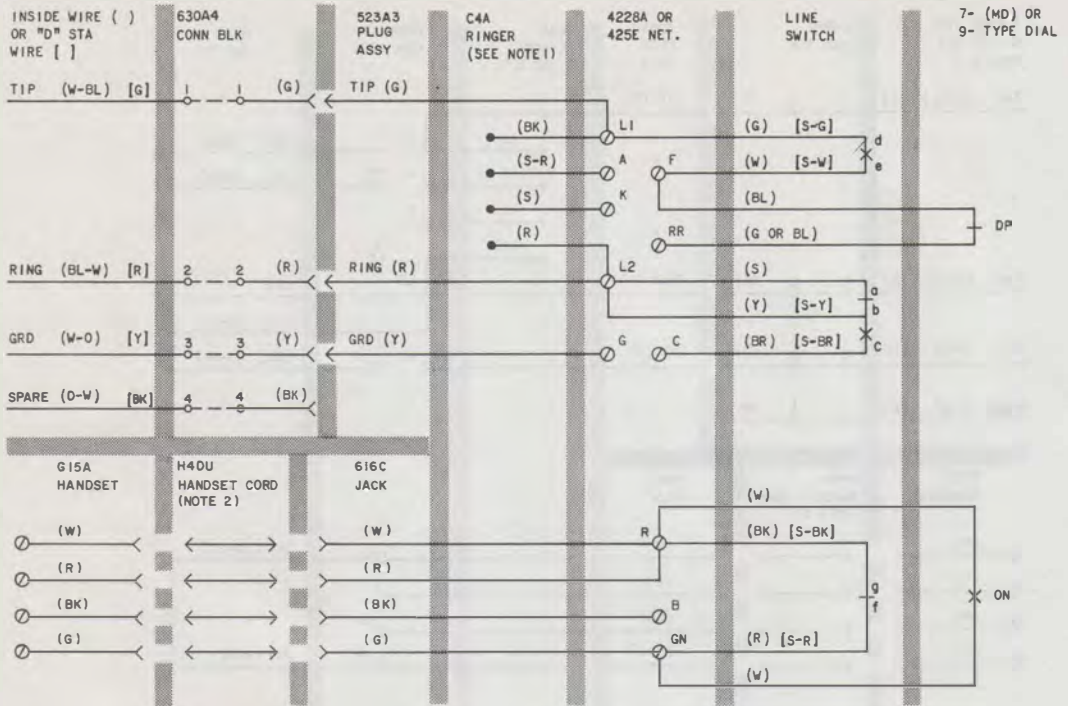

NOTES:
 1. WIRED FOR BRIDGED RINGING. REFER TO TABLE A FOR ALL OTHER CLASSES OF SERVICE.
 2. MOVE (W) [S-W] LEAD FROM F TO RR FOR MANUAL SERVICE.
 () CURRENT COLOR CODE
 [] MD COLOR CODE
 DP DIAL PULSE
 ON OFF NORMAL
 LINE SWITCH SEQUENCE:
 bc-MAKE, de-MAKE
 ab-BREAK, fg-BREAK
 * INSULATED AND STORED

() CURRENT COLOR CODE
 [] MD COLOR CODE
 DP - DIAL PULSE
 DN - DIAL OFF-NORMAL
 LINE SWITCH OFF-HOOK
 SEQUENCE:
 bc - MAKE
 de - MAKE
 ab - BREAK
 fg - BREAK

Fig. 2—554AM Telephone Set, Connections

Fig. 3—554BM Telephone Set, Connections

NOTES:

1. WIRED FOR BRIDGED RINGING. REFER TO TABLE A FOR ALL OTHER CLASSES OF SERVICE.
2. H4DU HANDSET CORD MUST BE ORDERED SEPARATELY.

- { } CURRENT COLOR CODE
- [] MD COLOR CODE
- DP - DIAL PULSE
- ON - DIAL OFF-NORMAL
- LINE SWITCH OFF-HOOK SEQUENCE:
- bc - MAKE
- de - MAKE
- ab - BREAK
- fg - BREAK